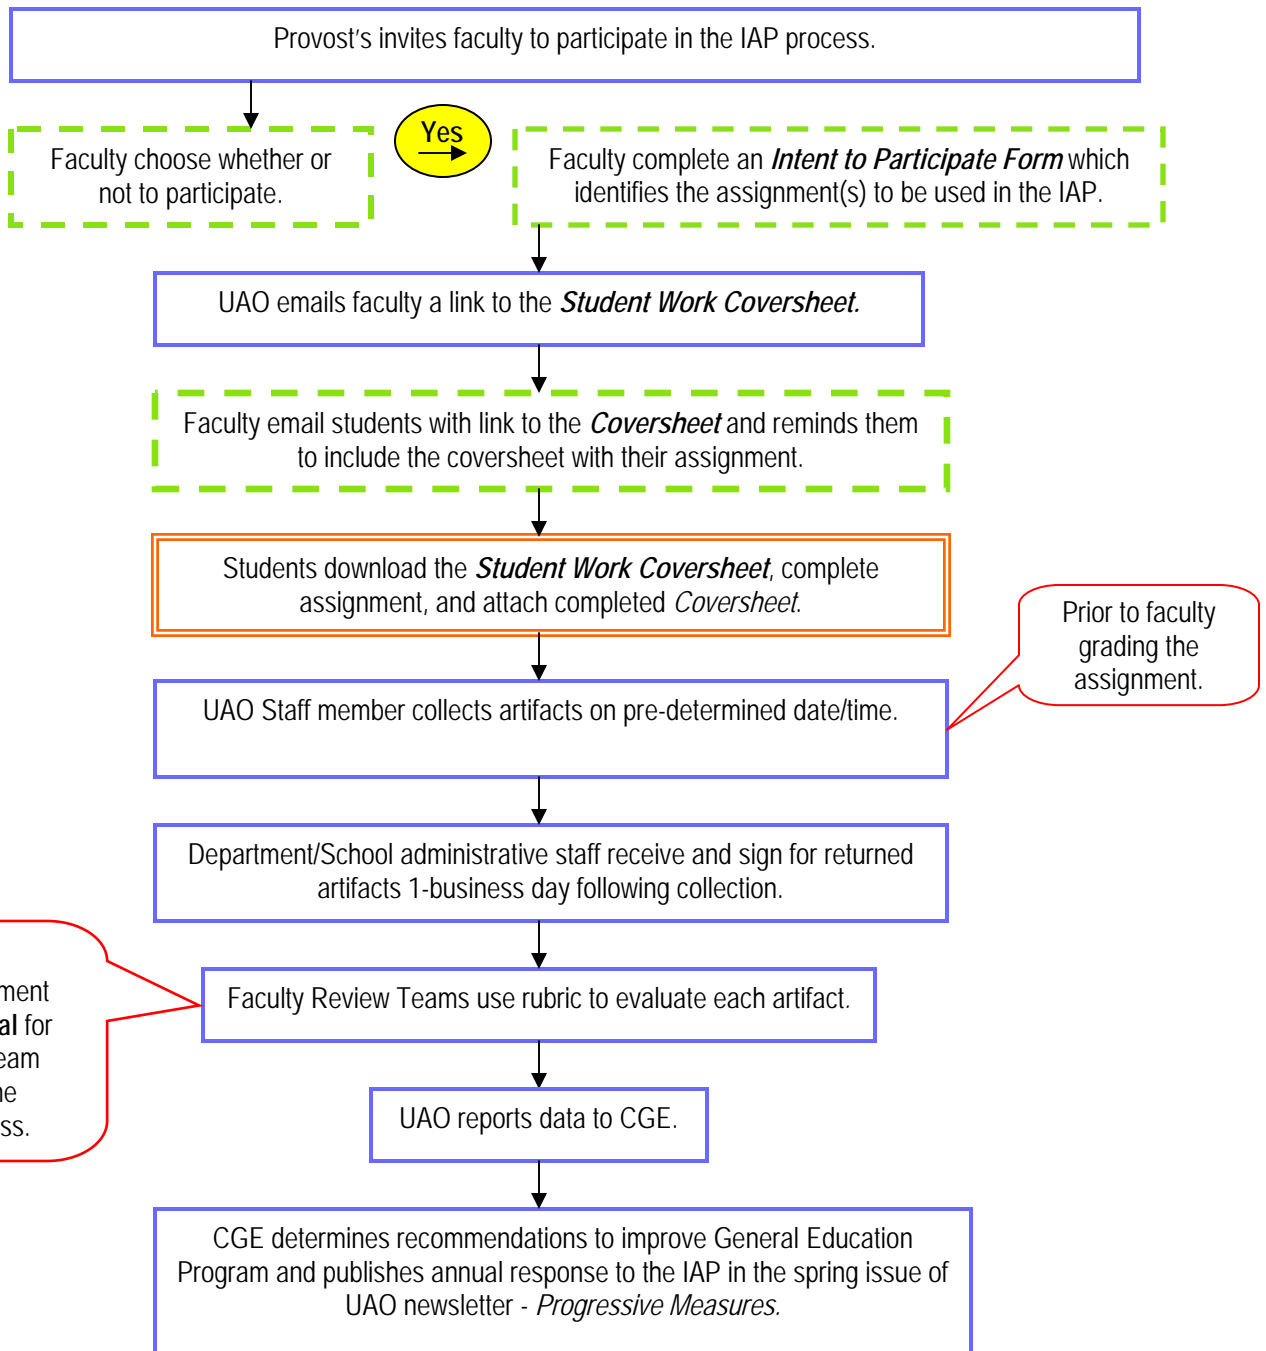

# General Education Assessment Process Flowchart

[www.assessment.ilstu.edu/generaleducation](http://www.assessment.ilstu.edu/generaleducation)

## Key:

UAO = University Assessment Office

IAP = Institutional Artifact Portfolio

CGE = Council on General Education

 = UAO Tasks

 = Faculty Tasks

 = Student Tasks